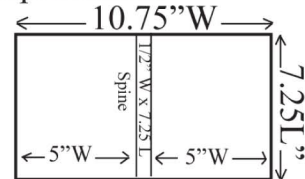

CD Duplication
 DVD Duplication
 DVD Replication

Please Check Quantity:

25
 50
 100
 250
 500
 750

CD/DVD Case Options

White Paper Sleeve
 Poly or Jewel Case
 Jewel Case with Insert
 Black DVD Case
 Black DVD Case with Sleeve Wrap

I have my own art work
 I will have someone layout the art for me

Dimensions and file formats: For artwork: Jpeg, tif or pdf files at 300 resolution preferable.

DVD Disc Layout
4.75"x4.75" for

DVD Sleeve Cover
10.75" Wide by 7.25" Long
Spine 1/2"W x 7.25 L"

Ship to: Denevi Digital Imaging
1105 Kern Ave
Sunnyvale, CA 94085

Please include a printed copy of this form with your order.

TITLE TO APPEAR ON LABEL
2 lines, 20 characters per line.

Return Shipping Preferences: